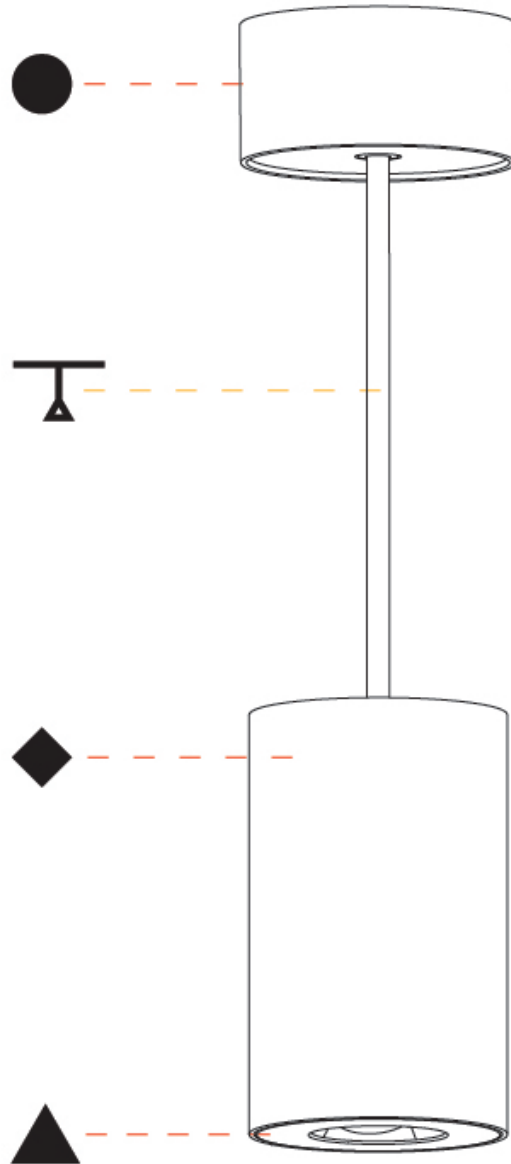

OIKO PRO ROUND SUSPENSION

A300393-

PROJECT	_____
TYPE	_____
SPECIFIER	_____
QUANTITY	_____
DATE	_____

A