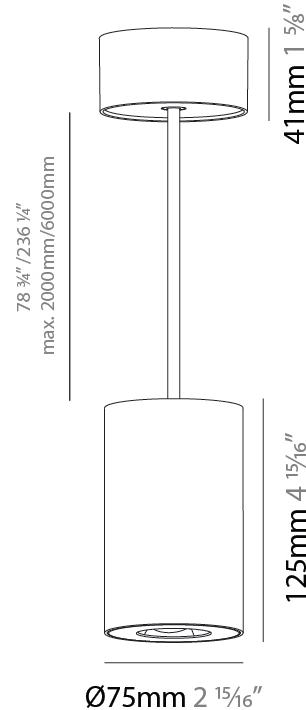

GENERAL

Series: Oiko Pro Round
Partner: Prolicht
Division: Architectural
Installation: Suspension
Product Type: Pendant
Mounting Location: Ceiling
Light Distribution: Direct

PHYSICAL

Shape: Cylinder
Diameter (mm): 75
Diameter (in): 2 ¹⁵/₁₆
Height (mm): 125
Height (in): 4 ¹⁵/₁₆
Weight (kg): 0.769
Fixture Finish: SSR / BKV / CWI / CRY / HAB / UFT / ITA / RUA / FTG / MYG / LOD / PUS / FRO / FUP / KIA / POP / BLS / SPG / MEY / GOH / CHC / COM / ABZ / JAG / OBR / MOS / ROR
Fixture Material: Metal
Cable Details: 2000mm / 6000mm Cable - Options : Transparent, Black, White, Red, Orange

ELECTRICAL

Lamp Type: LED (Zhaga Standard)
Input Wattage (W): 12.9
Dimming: Tri-Mode (Non-Dimming and Phase Dimming (120Vac only) and 0-10V Dimming)
Driver Included: No
Driver Location: Remote
Driver Type: Constant Current - Universal
Driver Class: Class 2
Input Voltage (V): 120 - 277
Constant Current (MA): 350

LED

Color Temperature (°K): 2700 / 3000 / 3500 / 4000
Max. Delivered Lumen (lm): 1218 / 1214 / 1272 / 1283
Nominal Lumen (lm): 1473 / 1468 / 1538 / 1552
CRI: >90 CRI
Lamp Life (hrs): 50000

OPTICAL

Reflector°: 34
Adjustability: Fixed

RATINGS AND CERTIFICATIONS

Certified By: Certified for North American Standards
IP rating: IP20

PROJECT _____
TYPE _____
SPECIFIER _____
QUANTITY _____
DATE _____