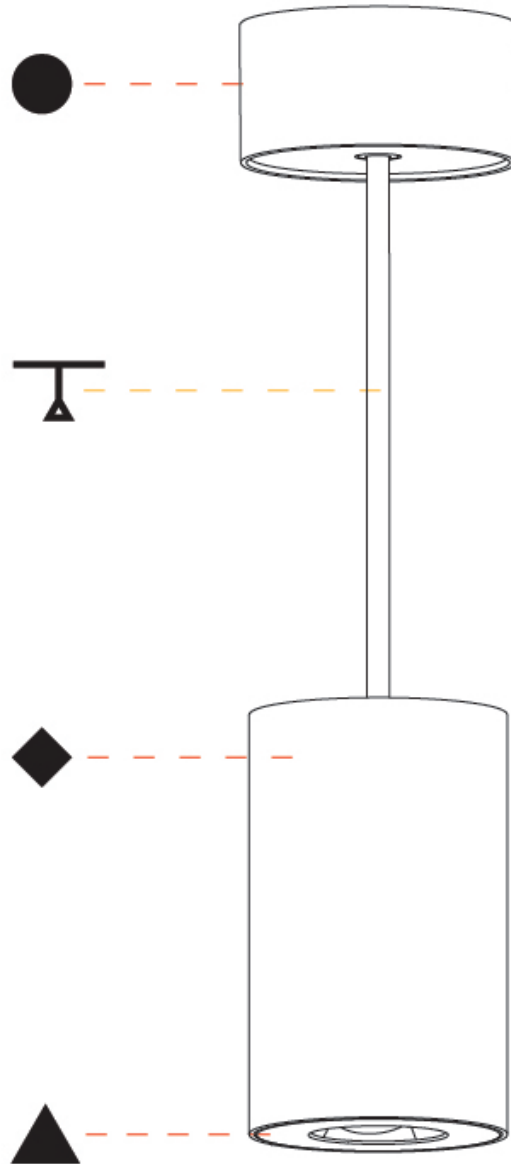

OIKO PRO ROUND SUSPENSION

A300395-

PROJECT	_____
TYPE	_____
SPECIFIER	_____
QUANTITY	_____
DATE	_____

A