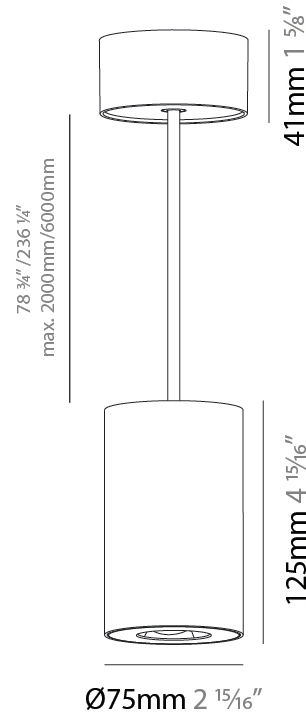

GENERAL

Series: Oiko Pro Round
Partner: Prolicht
Division: Architectural
Installation: Suspension
Product Type: Pendant
Mounting Location: Ceiling
Light Distribution: Direct

PHYSICAL

Shape: Cylinder
Diameter (mm): 75
Diameter (in): 2 ¹⁵/₁₆
Height (mm): 125
Height (in): 4 ¹⁵/₁₆
Weight (kg): 0.769
Fixture Finish: SSR / BKV / CWI / CRY / HAB / UFT / ITA / RUA / FTG / MYG / LOD / PUS / FRO / FUP / KIA / POP / BLS / SPG / MEY / GOH / CHC / COM / ABZ / JAG / OBR / MOS / ROR
Fixture Material: Metal
Cable Details: 2000mm / 6000mm Cable - Options : Transparent, Black, White, Red, Orange

ELECTRICAL

Lamp Type: LED (Zhaga Standard)
Input Wattage (W): 12.9
Dimming: Tri-Mode (Non-Dimming and Phase Dimming (120Vac only) and 0-10V Dimming)
Driver Included: No
Driver Location: Remote
Driver Type: Constant Current - Universal
Driver Class: Class 2
Input Voltage (V): 120 - 277
Constant Current (MA): 350

LED

Color Temperature (°K): 2700 / 3000 / 3500 / 4000
Max. Delivered Lumen (lm): 1377 / 1372 / 1438 / 1451
Nominal Lumen (lm): 1473 / 1468 / 1538 / 1552
CRI: >90 CRI
Lamp Life (hrs): 50000

OPTICAL

Reflector°: 60
Adjustability: Fixed

RATINGS AND CERTIFICATIONS

Certified By: Certified for North American Standards
IP rating: IP20