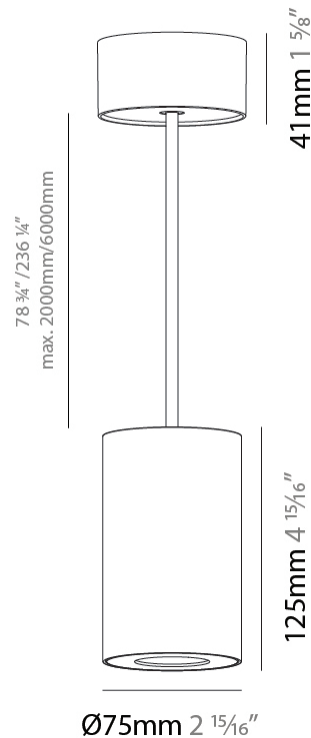

GENERAL

Series: Oiko Pro Round
Partner: Prolicht
Division: Architectural
Installation: Suspension
Product Type: Pendant
Mounting Location: Ceiling
Light Distribution: Direct

PHYSICAL

Shape: Cylinder
Diameter (mm): 75
Diameter (in): 2 ¹⁵/₁₆
Height (mm): 125
Height (in): 4 ¹⁵/₁₆
Weight (kg): 0.81
Fixture Finish: SSR / BKV / CWI / CRY / HAB / UFT / ITA / RUA / FTG / MYG / LOD / PUS / FRO / FUP / KIA / POP / BLS / SPG / MEY / GOH / CHC / COM / ABZ / JAG / OBR / MOS / ROR
Fixture Material: Metal
Cable Details: 2000mm / 6000mm Cable - Options : Transparent, Black, White, Red, Orange

ELECTRICAL

Lamp Type: LED (Zhaga Standard)
Input Wattage (W): 13.7
Dimming: Tri-Mode (Non-Dimming and Phase Dimming (120Vac only) and 0-10V Dimming)
Driver Included: No
Driver Location: Remote
Driver Type: Constant Current - Universal
Driver Class: Class 2
Input Voltage (V): 120 - 277
Constant Current (MA): 350

LED

Color Temperature (°K): 2700 / 3000 / 3500 / 4000
Max. Delivered Lumen (lm): 954 / 1028 / 1088 / 1091
Nominal Lumen (lm): 1246 / 1342 / 1396 / 1424
CRI: >90 CRI
Lamp Life (hrs): 50000

OPTICAL

Reflector°: 14
Adjustability: Fixed

RATINGS AND CERTIFICATIONS

Certified By: Certified for North American Standards
IP rating: IP20