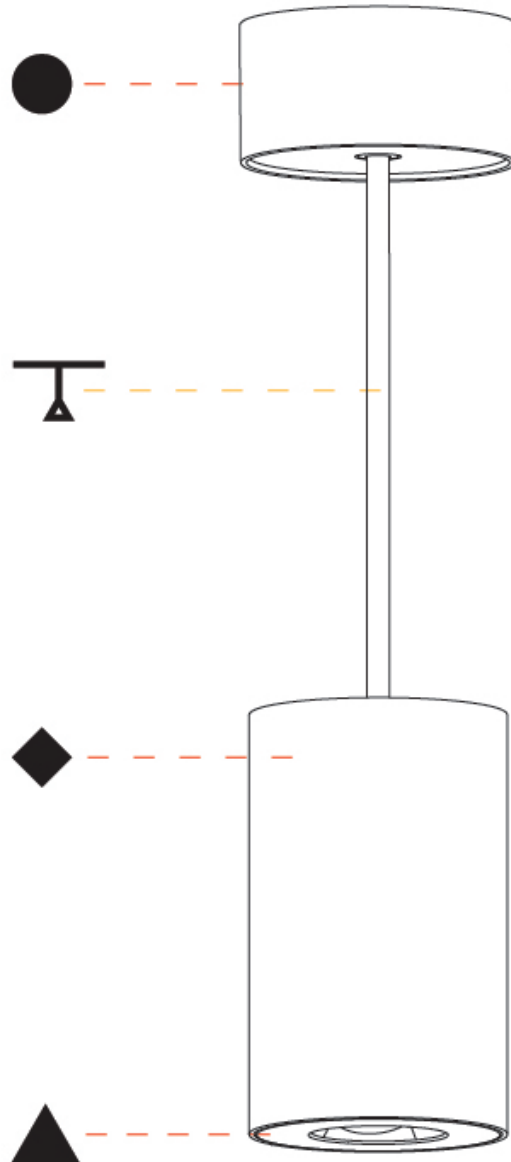

OIKO PRO ROUND SUSPENSION

A300393-

PROJECT	_____
TYPE	_____
SPECIFIER	_____
QUANTITY	_____
DATE	_____

A